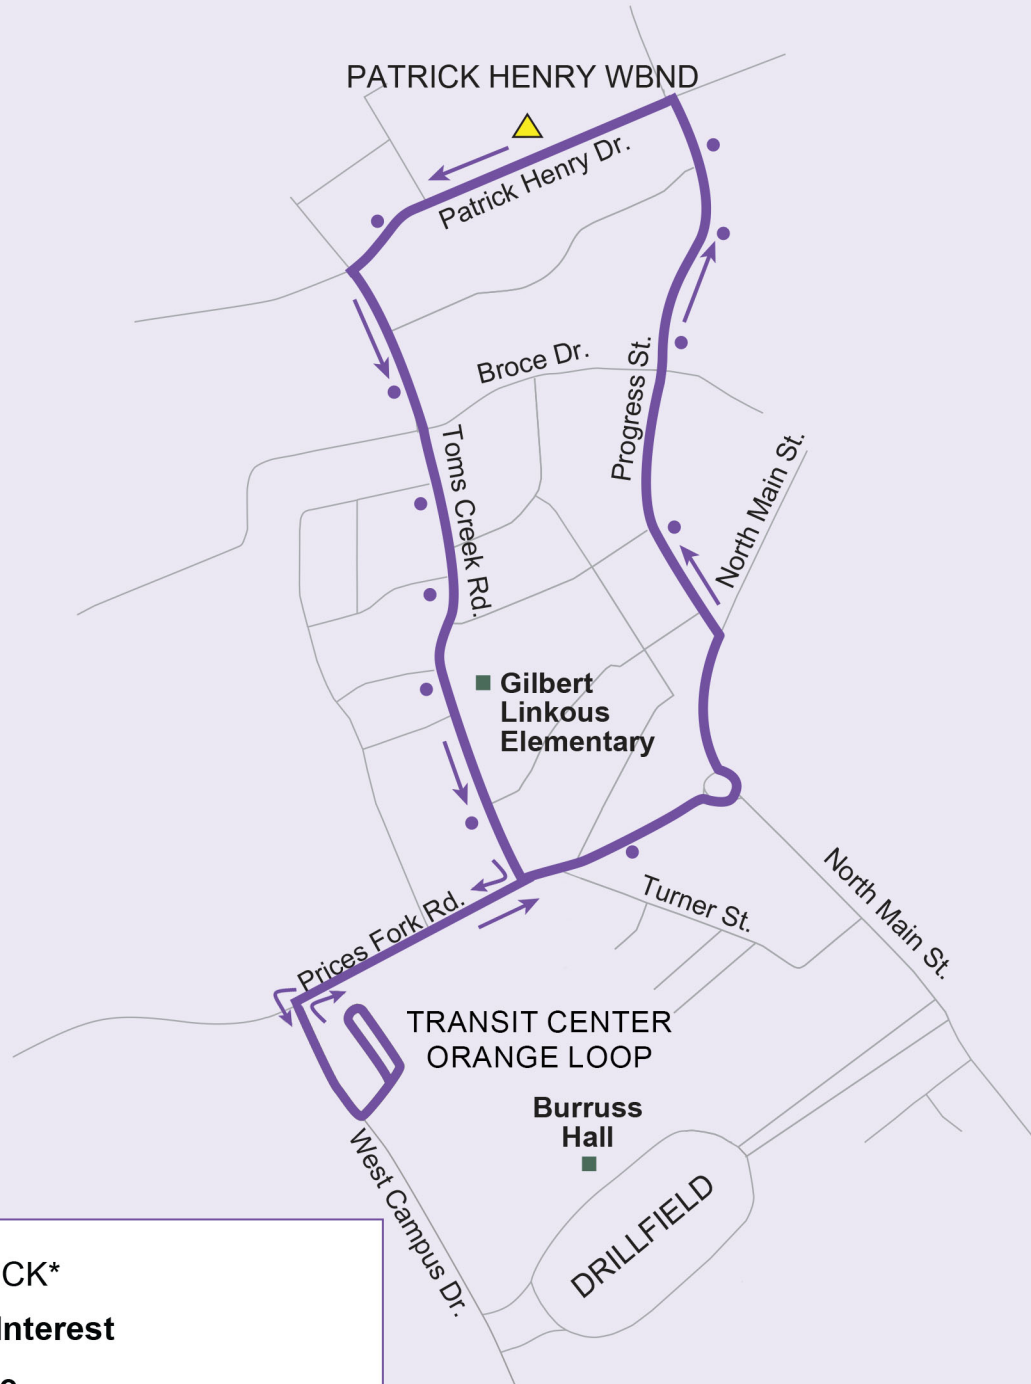

Progress Street

PRG

Provides service along Progress St., Patrick Henry Dr., and Toms Creek to the Transit Center.

-  TIME CHECK*
-  Points of Interest
-  PRG Route
-  PRG Bus Stop

* Buses that arrive at a time check or the Transit Center early will leave at the scheduled time.

PRG

Provides service along Progress Street, Patrick Henry Drive and Toms Creek to Campus. Weekdays ONLY.

Changes: Now services the Transit Center. No longer services Squires.
Now operates on 12 minute service.

Full Service: Monday - Thursday

Orange Loop	The Village on Patrick Henry Wbnd
Bay 17 Stop # 8117	Stop # 1308
<i>Route Frequency: Every 12 minutes</i>	
7:00 AM	7:00 AM
7:12 AM	7:12 AM
7:24 AM	7:24 AM
7:36 AM	7:36 AM
7:48 AM	7:48 AM
8:00 AM	8:00 AM
8:12 AM	8:12 AM
8:24 AM	8:24 AM
8:36 AM	8:36 AM
8:48 AM	8:48 AM
9:00 AM	9:00 AM
9:12 AM	9:12 AM
9:24 AM	9:24 AM
9:36 AM	9:36 AM
9:48 AM	9:48 AM
10:00 AM	10:00 AM
10:12 AM	10:12 AM
10:24 AM	10:24 AM
10:36 AM	10:36 AM
10:48 AM	10:48 AM
11:00 AM	11:00 AM
11:12 AM	11:12 AM
11:24 AM	11:24 AM
11:36 AM	11:36 AM
11:48 AM	11:48 AM
12:00 PM	12:00 PM
12:12 PM	12:12 PM
12:24 PM	12:24 PM
12:36 PM	12:36 PM
12:48 PM	12:48 PM
1:00 PM	1:00 PM
1:12 PM	1:12 PM
1:24 PM	1:24 PM
1:36 PM	1:36 PM
1:48 PM	1:48 PM
2:00 PM	2:00 PM
2:12 PM	2:12 PM
2:24 PM	2:24 PM
2:36 PM	2:36 PM
2:48 PM	2:48 PM
3:00 PM	3:00 PM
3:12 PM	3:12 PM
3:24 PM	3:24 PM
3:36 PM	3:36 PM
3:48 PM	3:48 PM
4:00 PM	4:00 PM
4:12 PM	4:12 PM
4:24 PM	4:24 PM
4:36 PM	4:36 PM
4:48 PM	4:48 PM
5:00 PM	5:00 PM
5:12 PM	5:12 PM
5:24 PM	5:24 PM
5:36 PM	5:36 PM
5:48 PM	5:48 PM
6:00 PM	6:00 PM
6:12 PM	6:12 PM
6:24 PM	6:24 PM
6:36 PM	6:36 PM