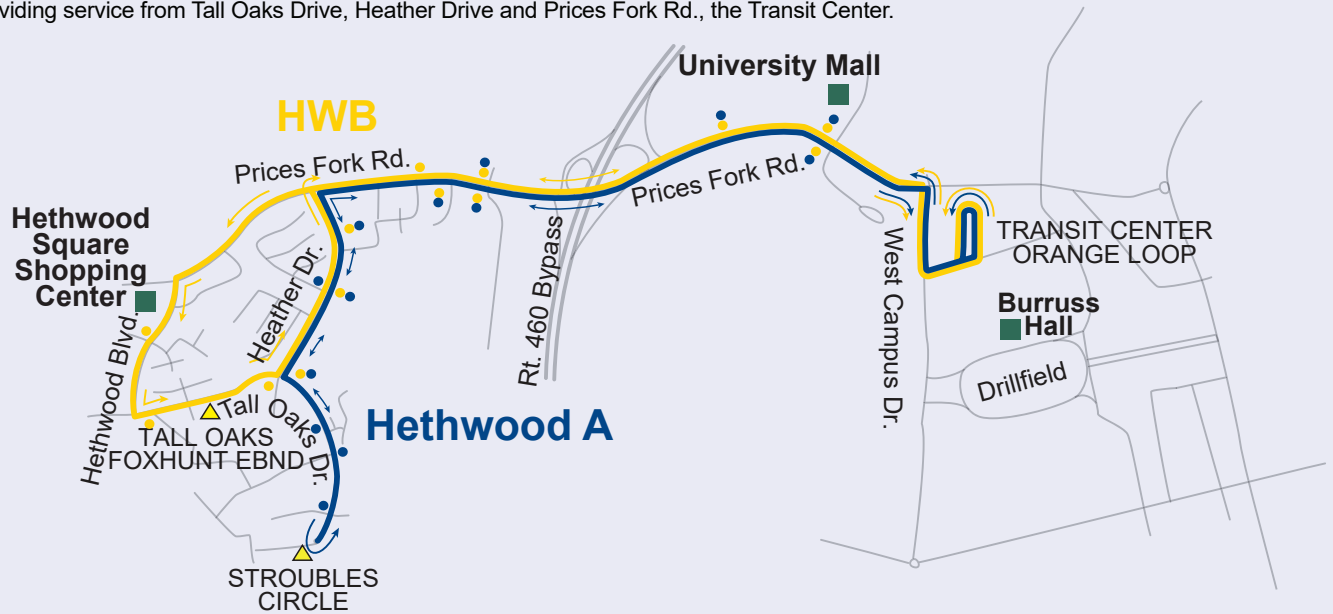

Hethwood Routes

HWA HWB HWC

Weekday Routes – Year-round

- **HWA**: Providing service from Stroubles Circle, Heather Drive and Prices Fork Rd., to the Transit Center.
- **HWB**: Providing service from Tall Oaks Drive, Heather Drive and Prices Fork Rd., the Transit Center.

Evening/Weekend Routes – Year-round

During evenings and weekends the **HWA** and **HWB** routes combine and operate as the **HWC** route. Please see timetables for times this route operates.

- ▲ TIME CHECK STOP (Buses that arrive at a time check or the Transit Center early will leave at the scheduled time.)
- Points of Interest
- Bus Stop
- HWA Route
- HWB Route
- HWC Route

HWA

Provides service from Hethwood and Stroubles Circle to the Transit Center Loops
Route Operates on Weekdays Only.

Changes: Now services the Transit Center. Does not service Burruss Hall.

Full Service: Monday - Thursday