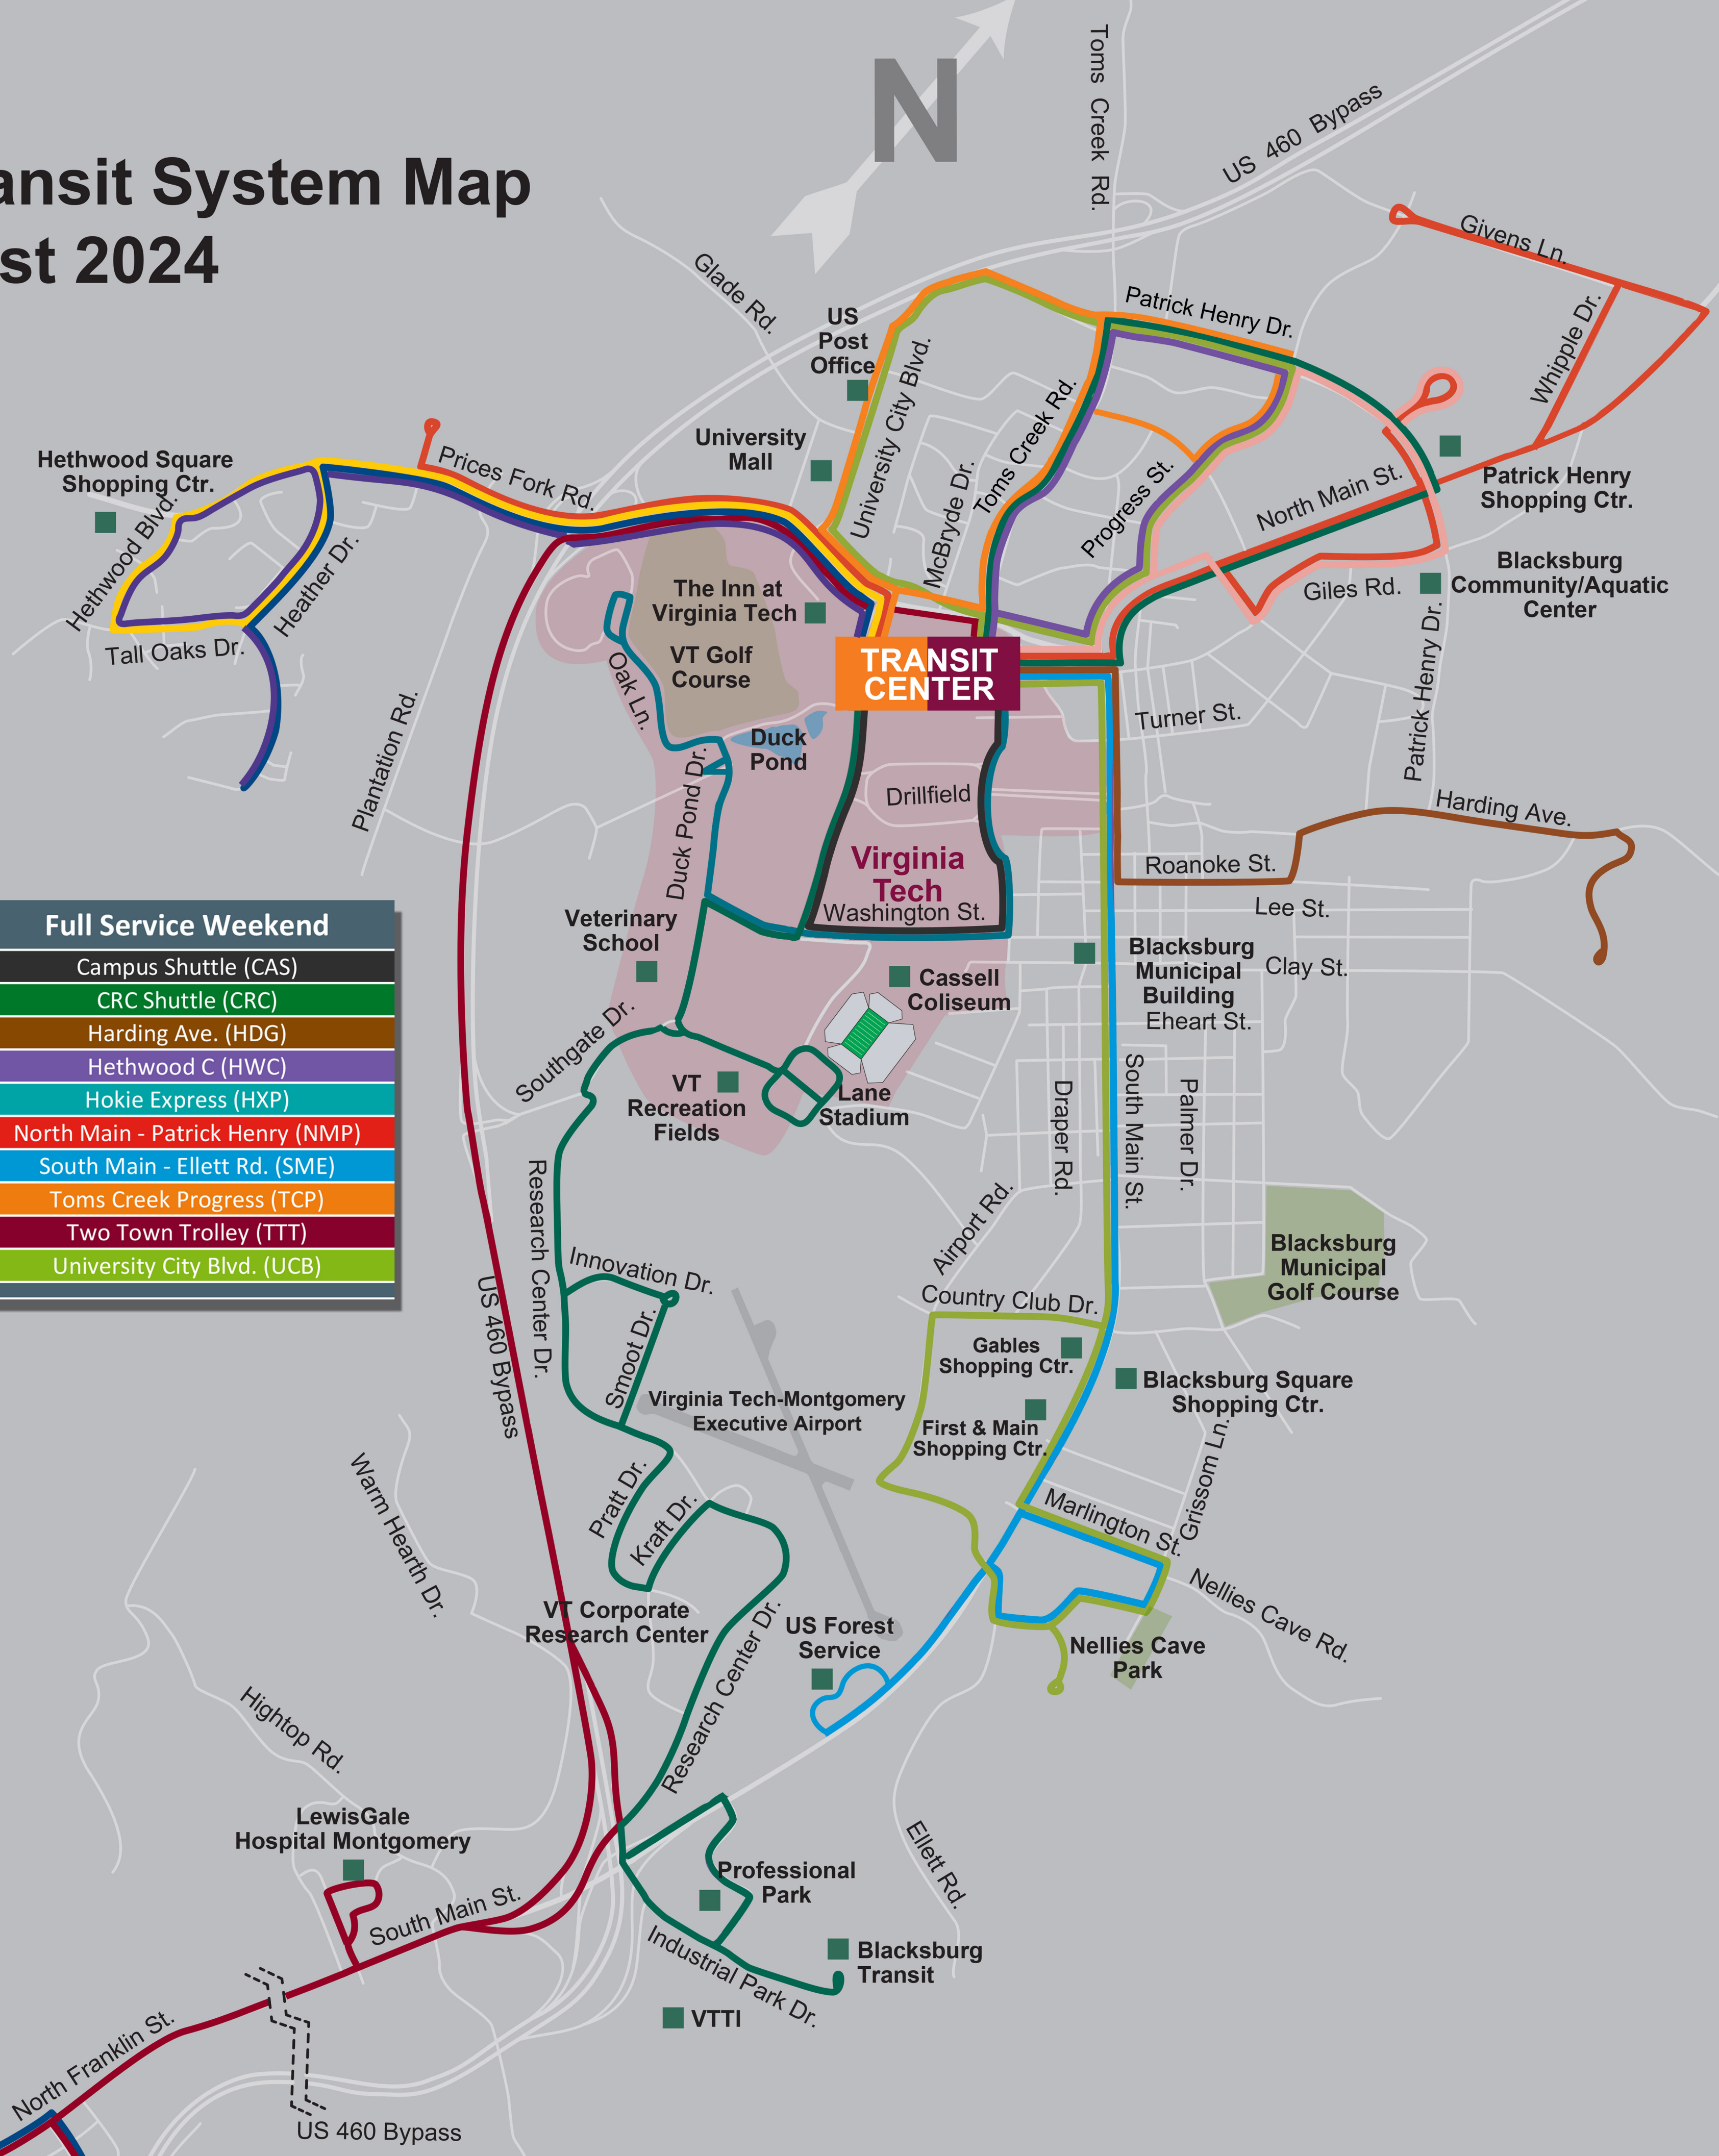

Blacksburg Transit System Map

Effective August 2024

Blacksburg Transit Routes

Full Service Weekday	
Campus Shuttle (CAS)	
Carpenter Blvd. (CRB)	
CRC Shuttle (CRC)	
Harding Ave. (HDG)	
Hethwood A (HWA)	
Hethwood B (HWB)	
Hokie Express (HXP)	
North Main - Givens Ln. (NMG)	
Patrick Henry (PHD)	
Patrick Henry B (PHB)	
Progress Street (PRG)	
South Main - Airport Rd. (SMA)	
South Main - Southpark (SMS)	
Toms Creek Rd. (TCR)	
Two Town Trolley (TTT)	
University City Blvd. (UCB)	

Reduced Service Weekday	
Campus Shuttle (CAS)	
CRC Shuttle (CRC)	
Harding Ave. (HDG)	
Hethwood A (HWA)	
Hethwood B (HWB)	
Hokie Express (HXP)	
North Main - Givens Ln. (NMG)	
Patrick Henry (PHD)	
Progress Street (PRG)	
South Main - Airport Rd. (SMA)	
South Main - Southpark (SMS)	
Toms Creek Rd. (TCR)	
Two Town Trolley (TTT)	
University City Blvd. (UCB)	

Service	
Explorer Blue	
Explorer Gold	

Transit Center

Route	Code	Bay
Hethwood B	HWB	10
Hethwood A	HWA	11
Hethwood Combined	HWC	11
Carpenter Blvd.	CRB	12
Toms Creek Routes	TCR TCP	13
Campus Shuttle	CAS	14
University City Blvd.	UCB	15
CRC Shuttle	CRC	16
Progress St.	PRG	17

Blacksburg Transit System Map

Full Service Weekday

Effective August 2024

Blacksburg Transit Full Weekday Routes

Full Service Weekday
Campus Shuttle (CAS)
Carpenter Blvd. (CRB)
CRC Shuttle (CRC)
Harding Ave. (HDG)
Hethwood A (HWA)
Hethwood B (HWB)
Hokie Express (HXP)
North Main - Givens Ln. (NMG)
Patrick Henry (PHD)
Patrick Henry B (PHB)
Progress Street (PRG)
South Main - Airport Rd. (SMA)
South Main - Southpark (SMS)
Toms Creek Rd. (TCR)
Two Town Trolley (TTT)
University City Blvd. (UCB)