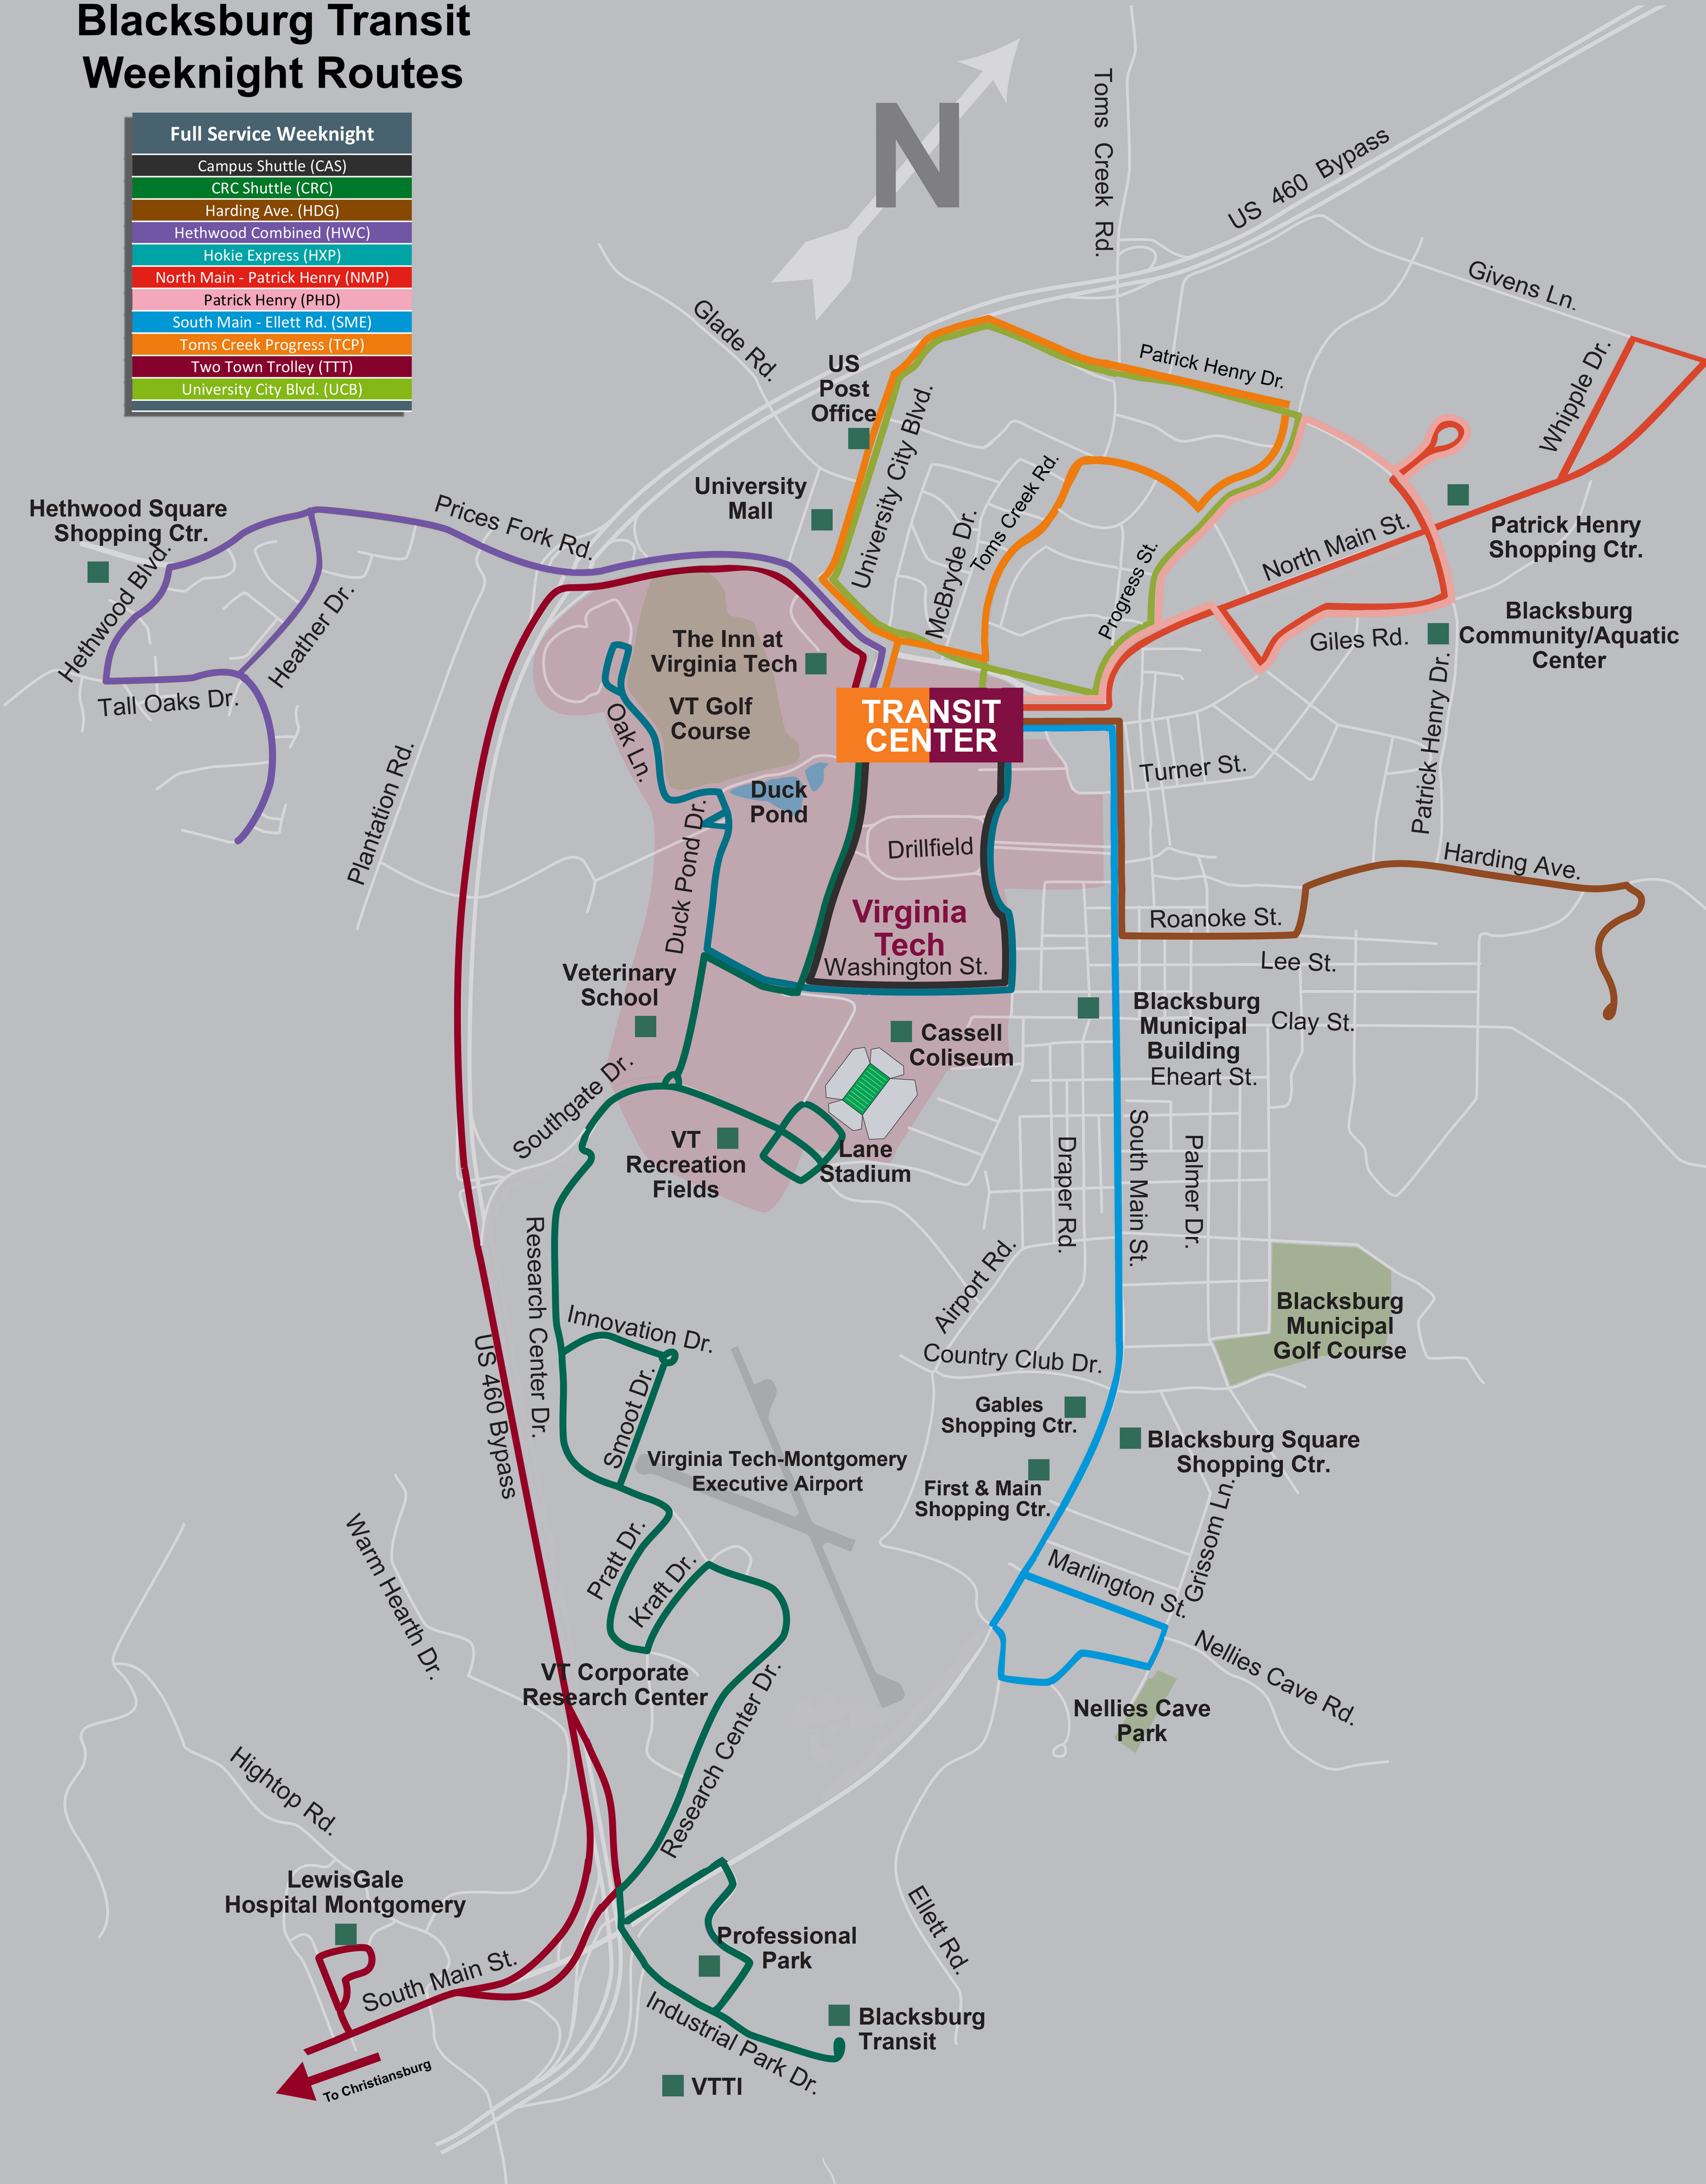

Blacksburg Transit System Map

Effective August 2024

Blacksburg Transit Routes

Full Service Weekday	
Campus Shuttle (CAS)	
Carpenter Blvd. (CRB)	
CRC Shuttle (CRC)	
Harding Ave. (HDG)	
Hethwood A (HWA)	
Hethwood B (HWB)	
Hokie Express (HXP)	
North Main - Givens Ln. (NMG)	
Patrick Henry (PHD)	
Patrick Henry B (PHB)	
Progress Street (PRG)	
South Main - Airport Rd. (SMA)	
South Main - Southpark (SMS)	
Toms Creek Rd. (TCR)	
Two Town Trolley (TTT)	
University City Blvd. (UCB)	

Reduced Service Weekday	
Campus Shuttle (CAS)	
CRC Shuttle (CRC)	
Harding Ave. (HDG)	
Hethwood A (HWA)	
Hethwood B (HWB)	
Hokie Express (HXP)	
North Main - Givens Ln. (NMG)	
Patrick Henry (PHD)	
Progress Street (PRG)	
South Main - Airport Rd. (SMA)	
South Main - Southpark (SMS)	
Toms Creek Rd. (TCR)	
Two Town Trolley (TTT)	
University City Blvd. (UCB)	

Blacksburg Transit System Map

Full Service Weekday

Effective August 2024

Blacksburg Transit Full Weekday Routes

Full Service Weekday
Campus Shuttle (CAS)
Carpenter Blvd. (CRB)
CRC Shuttle (CRC)
Harding Ave. (HDG)
Hethwood A (HWA)
Hethwood B (HWB)
Hokie Express (HXP)
North Main - Givens Ln. (NMG)
Patrick Henry (PHD)
Patrick Henry B (PHB)
Progress Street (PRG)
South Main - Airport Rd. (SMA)
South Main - Southpark (SMS)
Toms Creek Rd. (TCR)
Two Town Trolley (TTT)
University City Blvd. (UCB)

Blacksburg Transit System Map

Full Service Weeknight

Effective August 2024

Blacksburg Transit Weeknight Routes

Full Service Weeknight	
	Campus Shuttle (CAS)
	CRC Shuttle (CRC)
	Harding Ave. (HDG)
	Hethwood Combined (HWC)
	Hokie Express (HXP)
	North Main - Patrick Henry (NMP)
	Patrick Henry (PHD)
	South Main - Ellett Rd. (SME)
	Toms Creek Progress (TCP)
	Two Town Trolley (TTT)
	University City Blvd. (UCB)