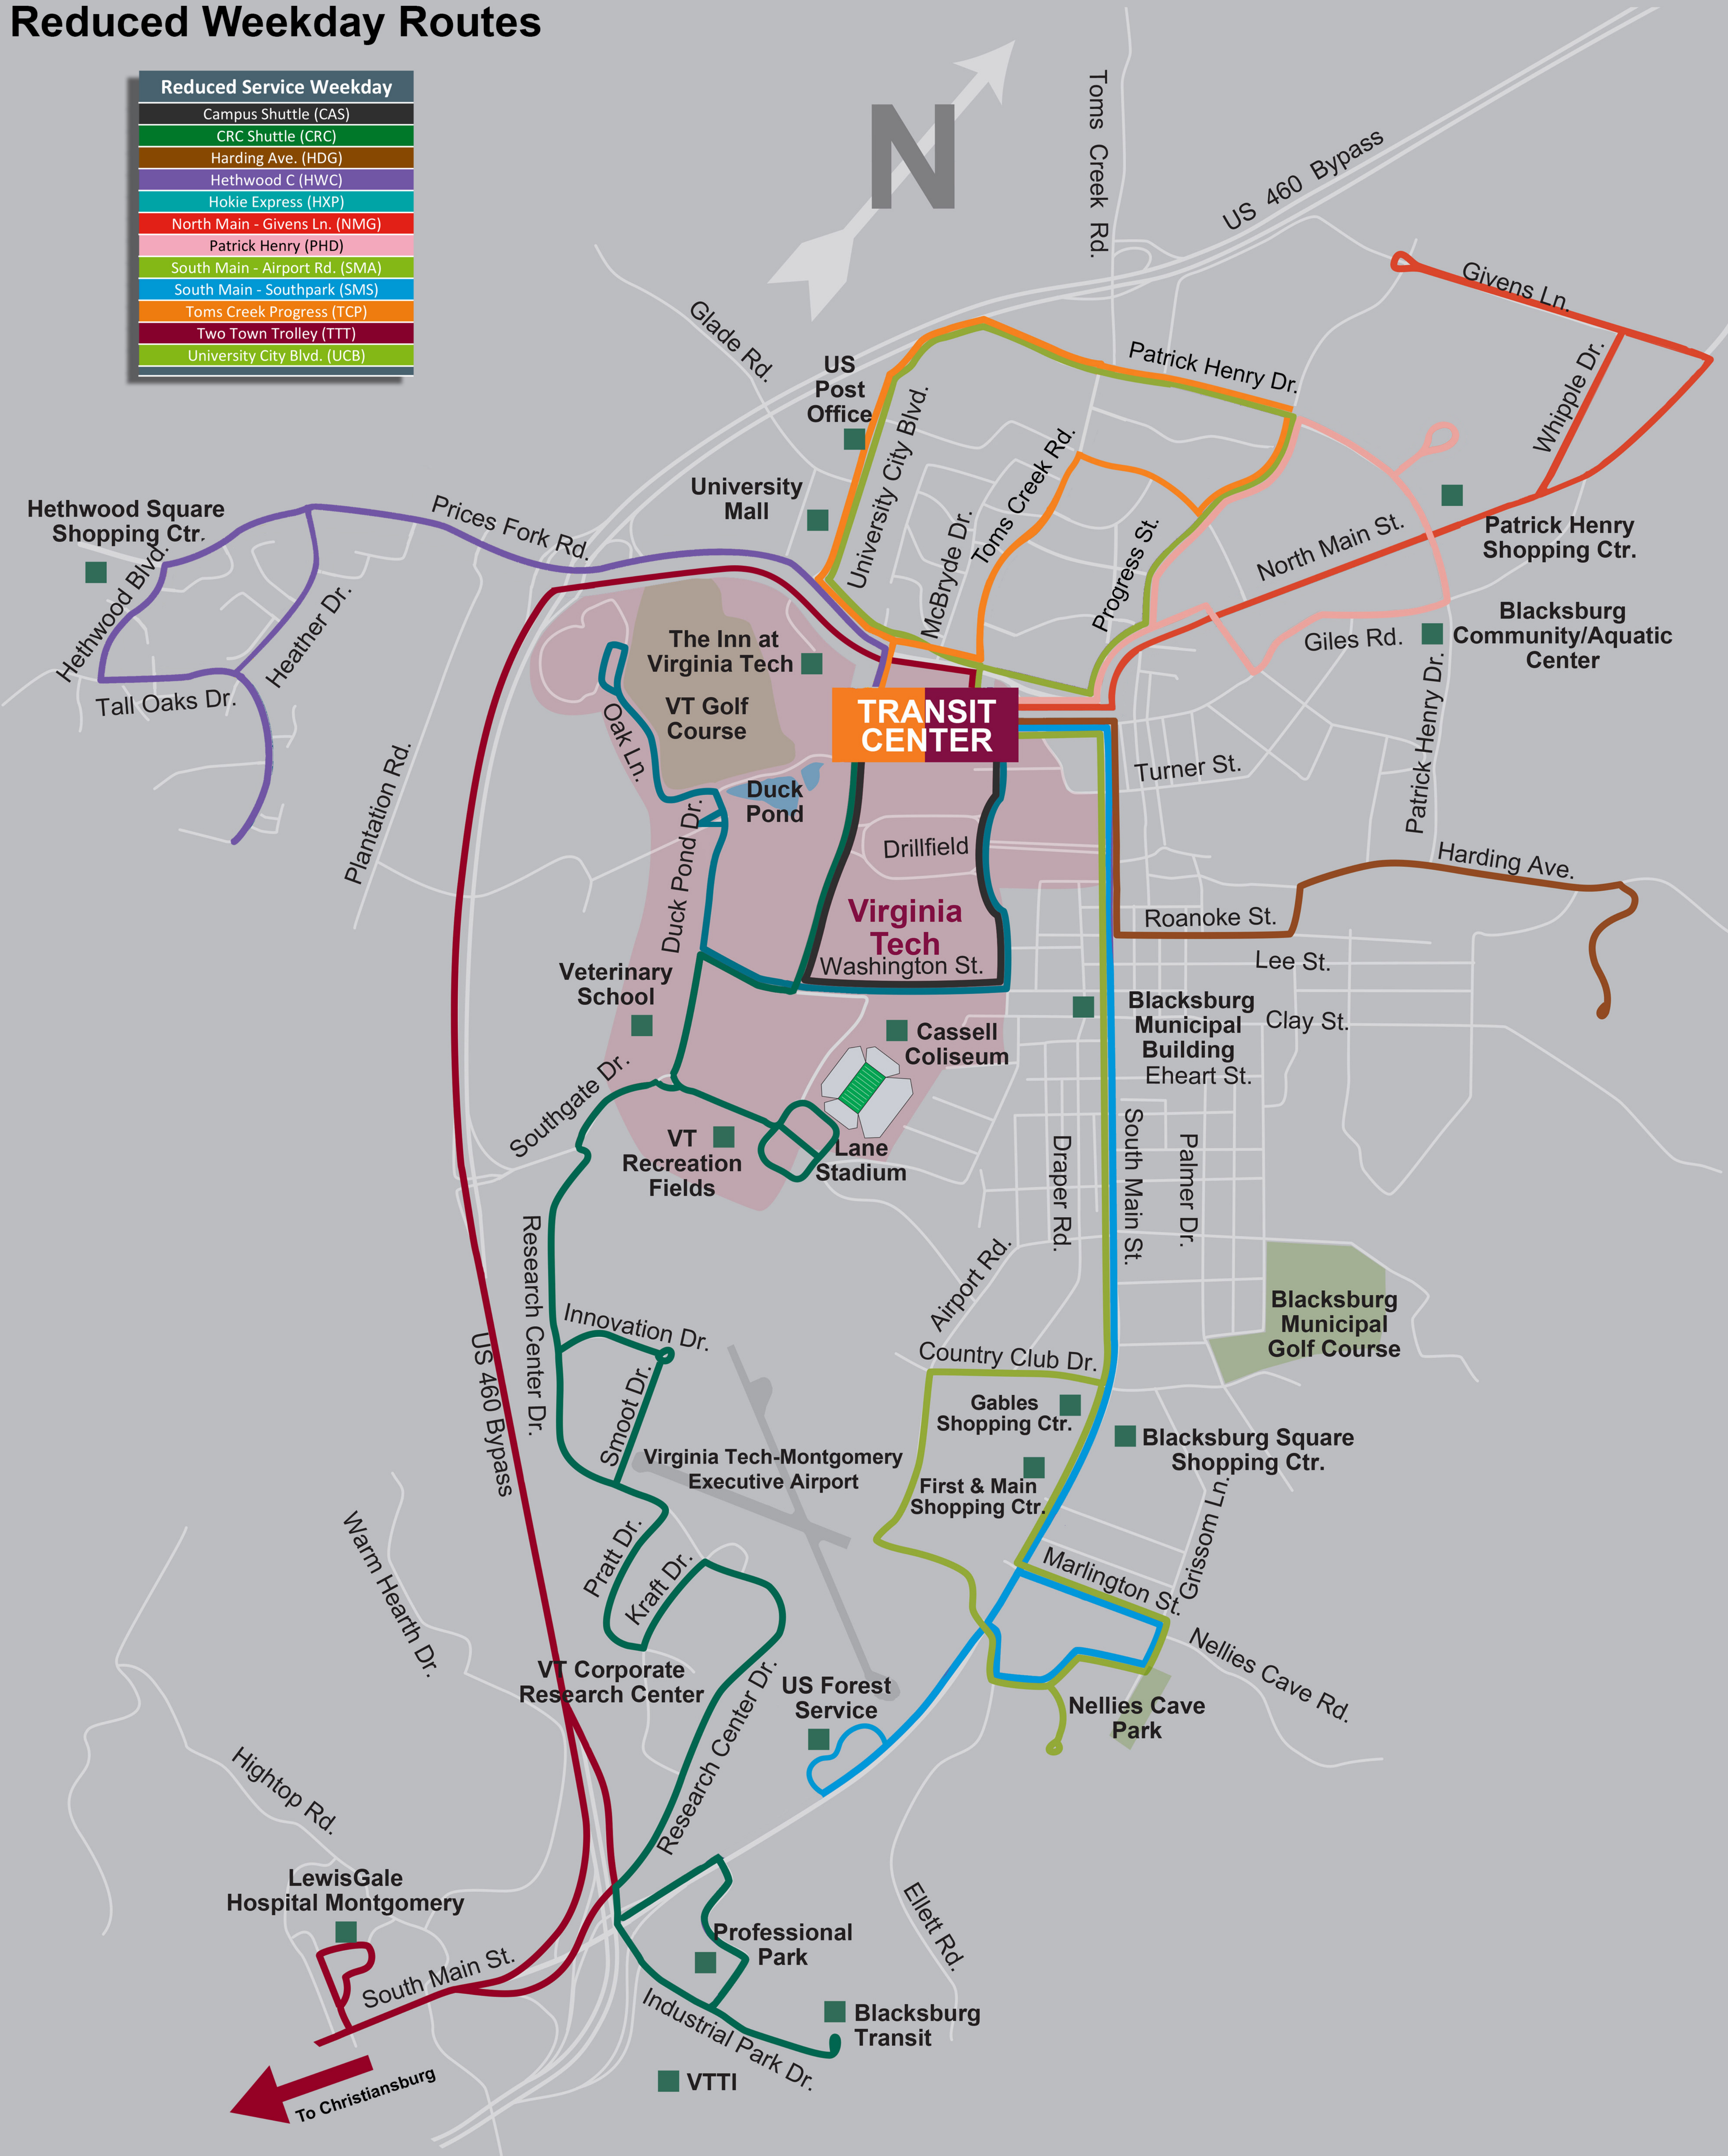

Blacksburg Transit System Map

Reduced Service Weekday

Effective August 2024

Blacksburg Transit Reduced Weekday Routes

Reduced Service Weekday
Campus Shuttle (CAS)
CRC Shuttle (CRC)
Harding Ave. (HDG)
Hethwood C (HWC)
Hokie Express (HXP)
North Main - Givens Ln. (NMG)
Patrick Henry (PHD)
South Main - Airport Rd. (SMA)
South Main - Southpark (SMS)
Toms Creek Progress (TCP)
Two Town Trolley (TTT)
University City Blvd. (UCB)