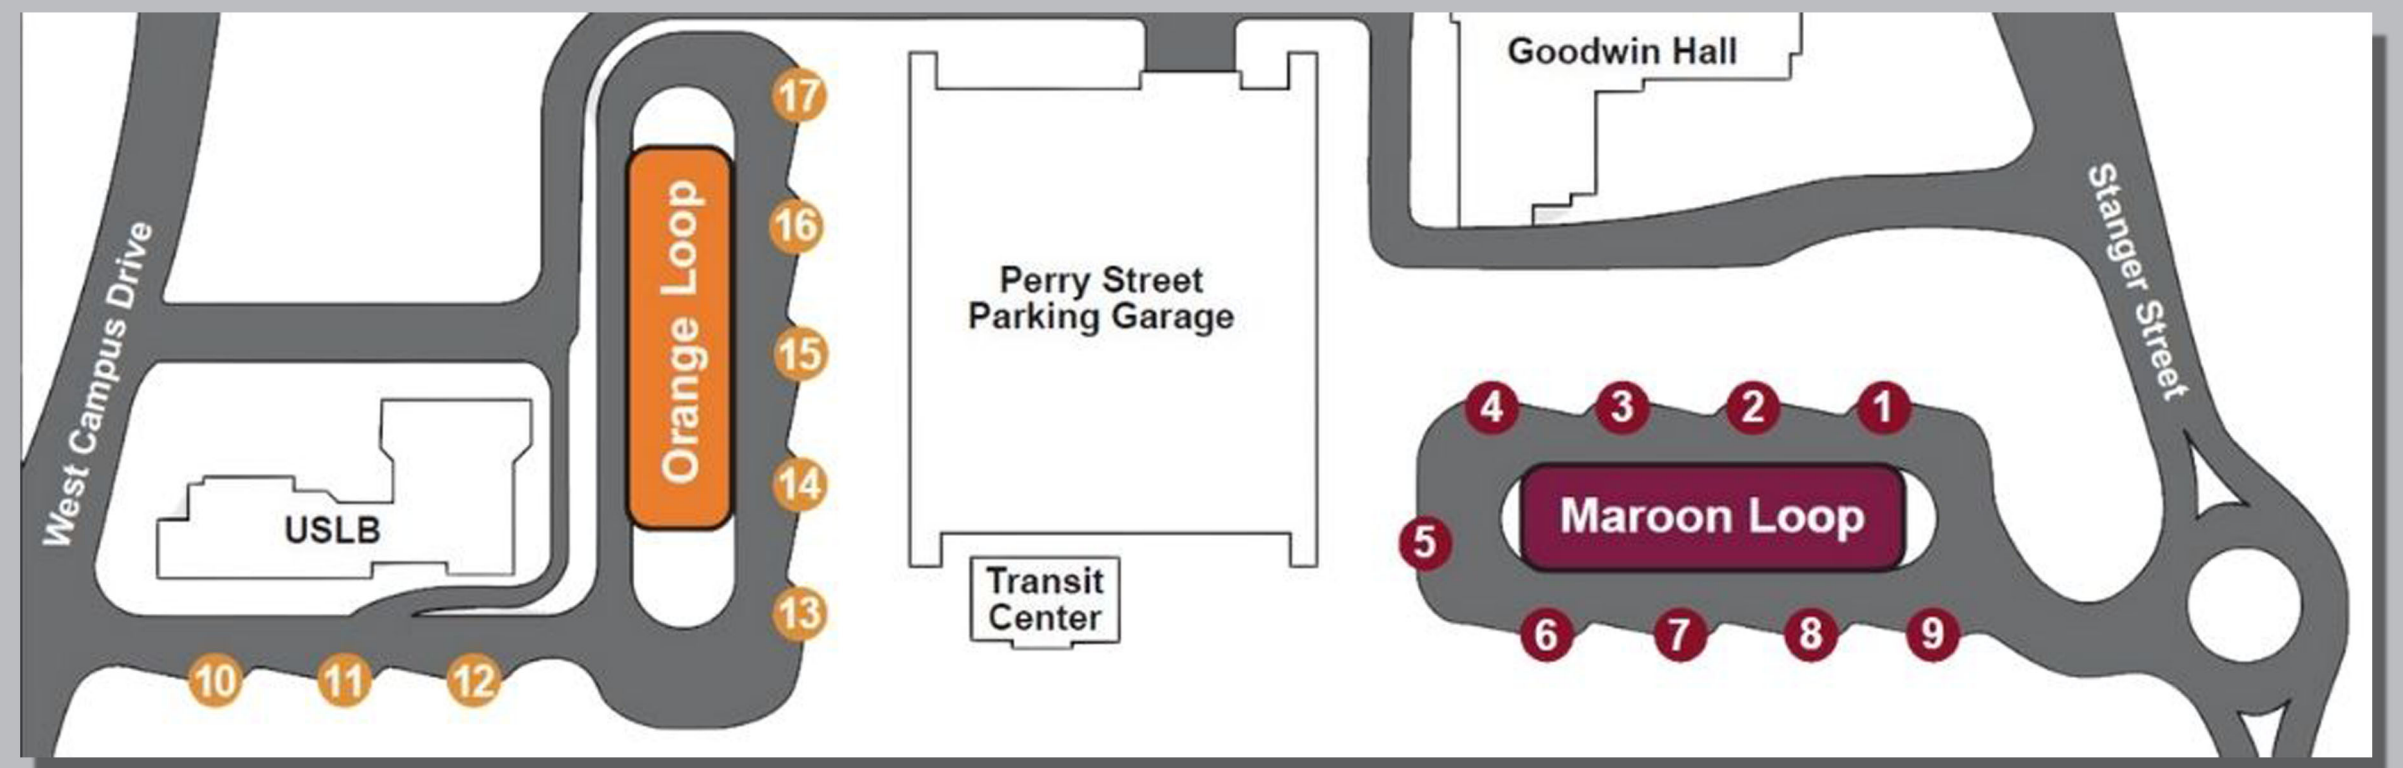

Transit Center

Route	Code	Bay
Hethwood B	HWB	10
Hethwood A	HWA	11
Hethwood Combined	HWC	11
Carpenter Blvd.	CRB	12
Toms Creek Routes	TCR TCP	13
Campus Shuttle	CAS	14
University City Blvd.	UCB	15
CRC Shuttle	CRC	16
Progress St.	PRG	17

Route	Code	Bay
Regional Services		1 & 2
Two Town Trolley	TTT	2
Harding Ave.	HDG	3
Hokie Express	HXP	4
Campus Shuttle	CAS	5
All South Main Routes	SMA SMS	6
All North Main Routes	NMG NMP	7
Patrick Henry Dr.	PHD	8
Patrick Henry B	PHB	9